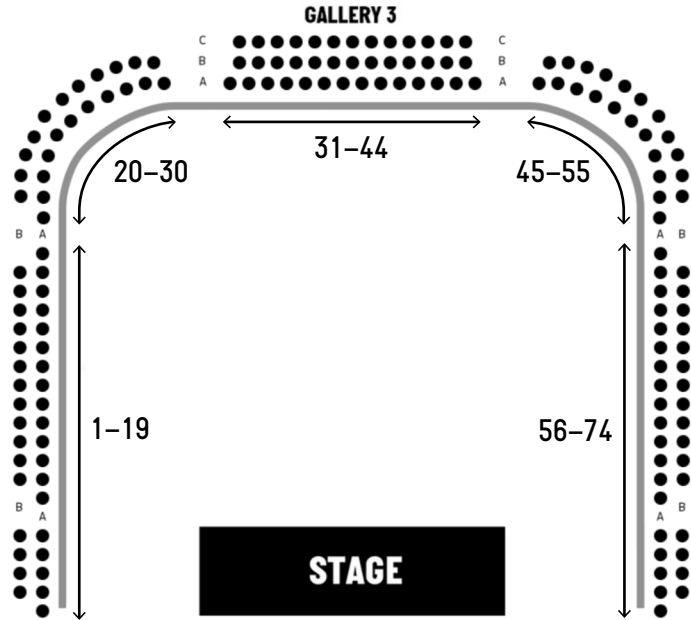

BRIDGE THEATRE

END-ON CONFIGURATION

- A Aisle
- 3 Number of steps to front row of gallery