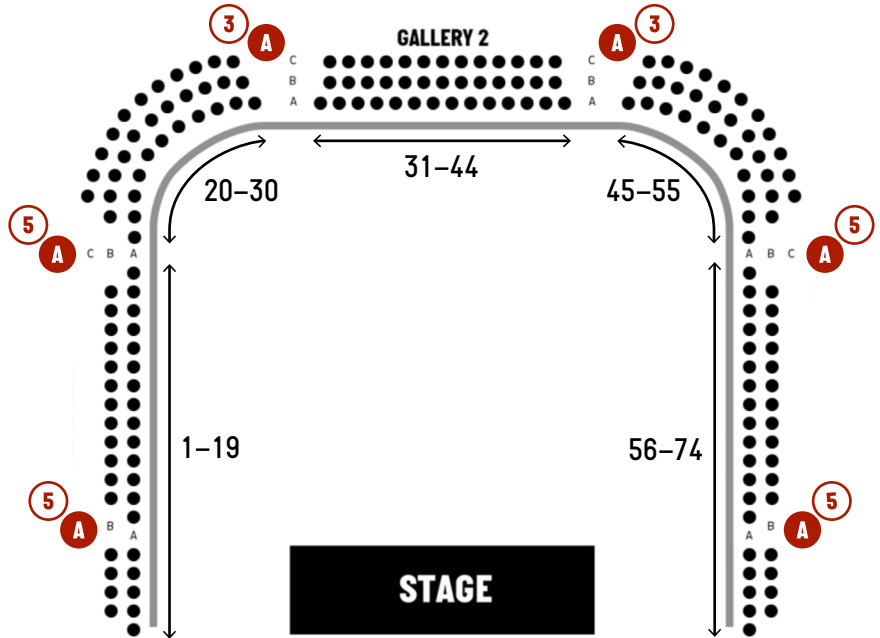

BRIDGE THEATRE

END-ON CONFIGURATION

- A Aisle
- 3 Number of steps to front row of gallery