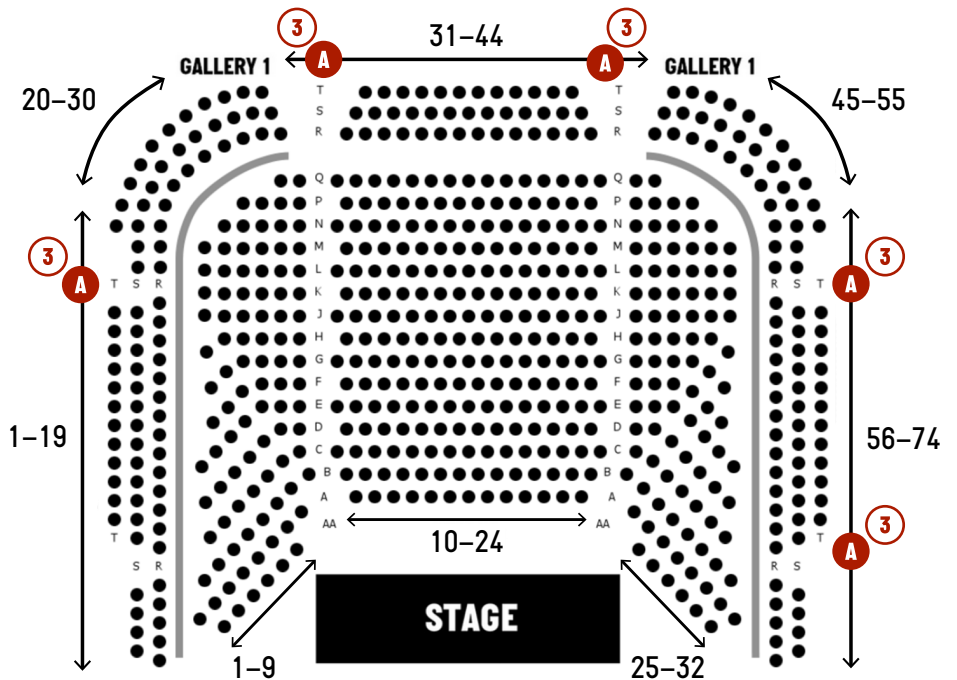

BRIDGE THEATRE

END-ON CONFIGURATION

- A Aisle
- 3 Number of steps to front row of gallery